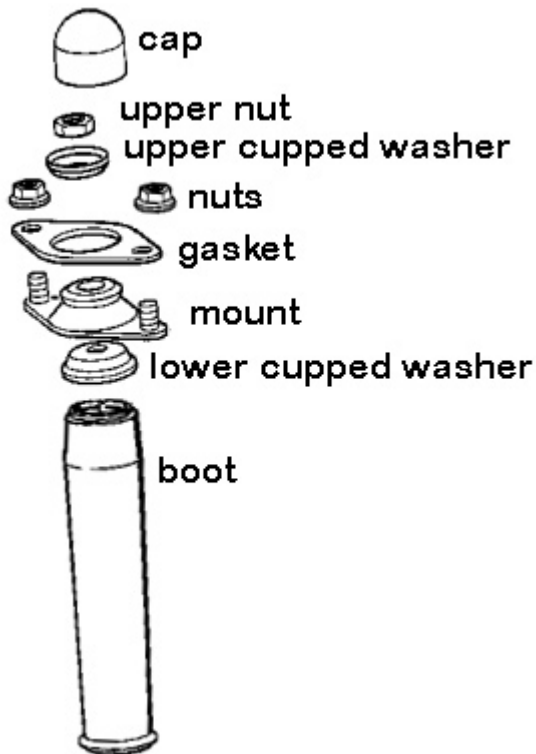

December 8, 2010

Affected Vehicles:	1984-2006 E30, E36, E46, Z3, and Z4
Product(s):	any rear shock
Subject:	correct assembly and installation of shock mount and hardware

ATTENTION!

This is important information on the assembly and installation of your rear shock. Warranty is void if the proper installation procedures are not followed.

TOP MOUNT ASSEMBLY:

LOWER SHOCK MOUNT: